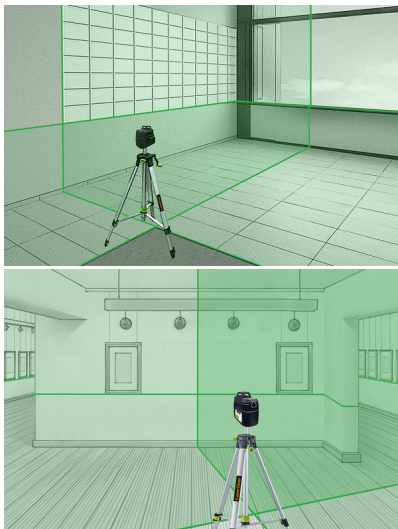

TECHNICAL DATA

Self-levelling Range	± 3.5° (horizontal)
Accuracy	± 0.3 mm / m
Levelling	automatic
Visibility (Typical)*	30 m
Laser Wavelength	515 nm
Laser Class	2 / < 1 mW (EN 60825-1:2014/ A11:2021 / EN 50689:2021)
Power Supply	Li-ion battery pack 3.7V / 3.6Ah / 13.32Wh Power adapter 5V/DC / 2A
Operating Time	with 3 laser levels: approx. 9 hours
Operating Conditions	0°C ... 50°C, max. humidity 80% rH, no condensation, max. working altitude 4000 m above sea level
Storage Conditions	-10°C ... 70°C, max. humidity 80% rH
Dimensions (W x H x D)	104 mm x 97 mm x 76 mm x #
Weight	388 g (incl. battery pack)